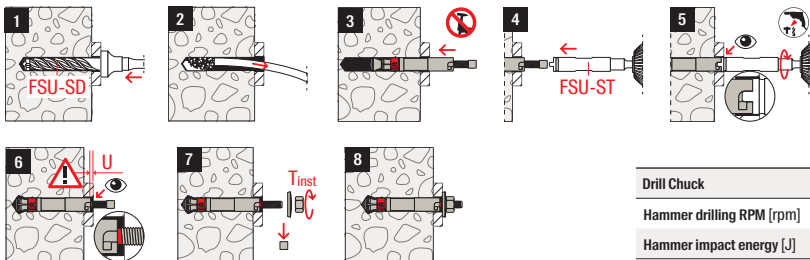

ETA-22/0674,
for cracked concrete

Fire resistance
classification R120

fischer Strong Undercut Anchor FSU Pre-setting anchor

		d_o [mm]	$d_i \leq$ [mm]	$t_{tx} \leq$ [mm]	T_{inst} [Nm]	U [mm]	SW [mm]				
567778	FSU M10x100/20	20	12	20	40	2-5	17	567793	FSU-SD 20x100	568881	FSU-ST M10
567782	FSU M12x125/30	22	14	30	80	3-6	19	567795	FSU-SD 22x125	568882	FSU-ST M12
567786	FSU M12x125/50	22	14	50	80	3-6	19	567795	FSU-SD 22x125	568882	FSU-ST M12

Drill Chuck	SDS Plus
Hammer drilling RPM [rpm]	600-1800
Hammer impact energy [J]	2-5

fischer Strong Undercut Anchor FSU Push-through anchor

		d_o [mm]	$d_i \leq$ [mm]	t_{tx} [mm]	T_{inst} [Nm]	U [mm]	SW [mm]				
567780	FSU-P M10x100/20	20	21	10-20	40	2-5	17	567794	FSU-SD 20x120	568881	FSU-ST M10
567784	FSU-P M12x125/30	22	23	12-30	80	3-6	19	567796	FSU-SD 22x155	568882	FSU-ST M12
567788	FSU-P M12x125/50	22	23	12-50	80	3-6	19	567797	FSU-SD 22x175	568882	FSU-ST M12