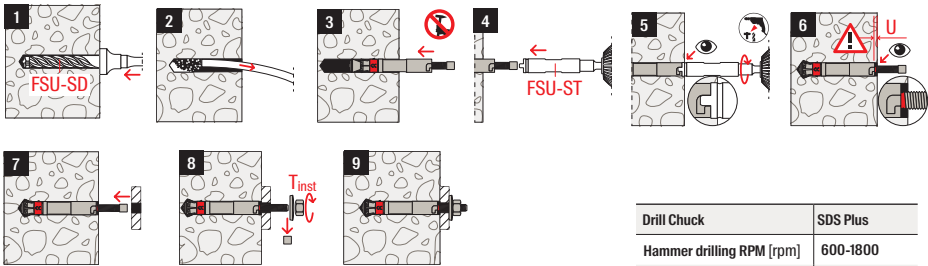

ETA-22/0674,
for cracked concrete

Fire resistance
classification R120

fischer Strong Undercut Anchor FSU Pre-setting anchor

		d_o [mm]	$d_i \leq$ [mm]	$t_{tx} \leq$ [mm]	T_{inst} [Nm]	U [mm]	SW [mm]				
567778	FSU M10x100/20	20	12	20	40	2-5	17	567793	FSU-SD 20x100	568881	FSU-ST M10
567782	FSU M12x125/30	22	14	30	80	3-6	19	567795	FSU-SD 22x125	568882	FSU-ST M12
567786	FSU M12x125/50	22	14	50	80	3-6	19	567795	FSU-SD 22x125	568882	FSU-ST M12

Drill Chuck	SDS Plus
Hammer drilling RPM [rpm]	600-1800
Hammer impact energy [J]	2-5

fischer Strong Undercut Anchor FSU Push-through anchor

		d_o [mm]	$d_i \leq$ [mm]	t_{tx} [mm]	T_{inst} [Nm]	U [mm]	SW [mm]				
567780	FSU-P M10x100/20	20	21	10-20	40	2-5	17	567794	FSU-SD 20x120	568881	FSU-ST M10
567784	FSU-P M12x125/30	22	23	12-30	80	3-6	19	567796	FSU-SD 22x155	568882	FSU-ST M12
567788	FSU-P M12x125/50	22	23	12-50	80	3-6	19	567797	FSU-SD 22x175	568882	FSU-ST M12