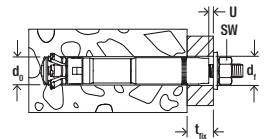

d_o [mm]	$d_i \leq$ [mm]	t_{tx} [mm]	T_{inst} [Nm]	U [mm]	SW [mm]				
567780	FSU-P M10x100/20	20	21	10-20	40	2-5	17	567794	FSU-SD 20x120	568881	FSU-ST M10
567784	FSU-P M12x125/30	22	23	12-30	80	3-6	19	567796	FSU-SD 22x155	568882	FSU-ST M12
567788	FSU-P M12x125/50	22	23	12-50	80	3-6	19	567797	FSU-SD 22x175	568882	FSU-ST M12