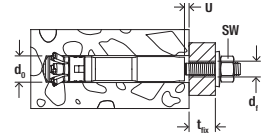

ETA-22/0674,
for cracked concrete

Fire resistance
classification R120

fischer Strong Undercut Anchor FSU Pre-setting anchor

		d_o [mm]	$d_i \leq$ [mm]	$t_{tx} \leq$ [mm]	T_{inst} [Nm]	U [mm]	SW [mm]				
567778	FSU M10x100/20	20	12	20	40	2-5	17	567793	FSU-SD 20x100	568881	FSU-ST M10
567782	FSU M12x125/30	22	14	30	80	3-6	19	567795	FSU-SD 22x125	568882	FSU-ST M12
567786	FSU M12x125/50	22	14	50	80	3-6	19	567795	FSU-SD 22x125	568882	FSU-ST M12