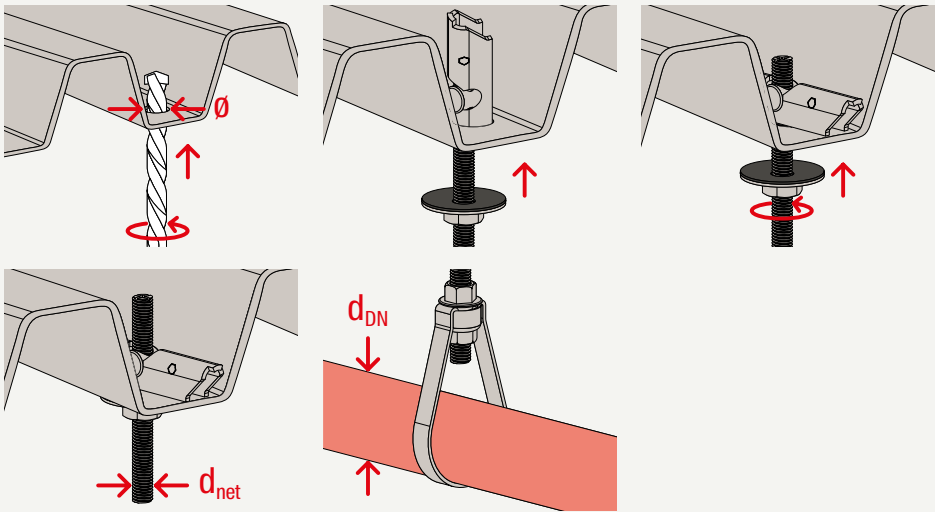

KDS

Item	Item No.	For sprinkler pipes acc. to VdS		For sprinkler pipes acc. to FM			Permitted tensile load according to VdS and FM for use on trapezoidal sheet metal with a material thickness $\geq 0,63\text{mm}$	Permissible tensile load for non-VdS and FM-relevant applications on trapezoidal sheet metal*
		d_{DN}	d_{net}	d_{DN}	d_{net}			
KDS 8x100	563859	$\leq \text{DN } 50 (2")$	M8	-	-	22	0,8	1,0
KDS 8x200	563860	$\leq \text{DN } 50 (2")$	M8	-	-	22	0,8	1,0
KDS 8x300	563861	$\leq \text{DN } 50 (2")$	M8	-	-	22	0,8	1,0
KDS 8x500	563862	$\leq \text{DN } 50 (2")$	M8	-	-	22	0,8	1,0
KDS 10x100	563863	$\leq \text{DN } 50 (2")$	M10	DN 20 - DN 40 ($\frac{3}{4}" - 1 \frac{1}{2}"$)	M10	25	0,8	1,0
KDS 10x200	563864	$\leq \text{DN } 50 (2")$	M10	DN 20 - DN 40 ($\frac{3}{4}" - 1 \frac{1}{2}"$)	M10	25	0,8	1,0

* Consider the permissible load capacity of the trapezoidal sheet.

fischerwerke GmbH & Co. KG
Klaus-Fischer-Straße 1
72178 Waldachtal
Germany

Tel. +49 7443 12 - 0
Fax +49 7443 12 - 4222

info@fischer.de
www.fischer-international.com